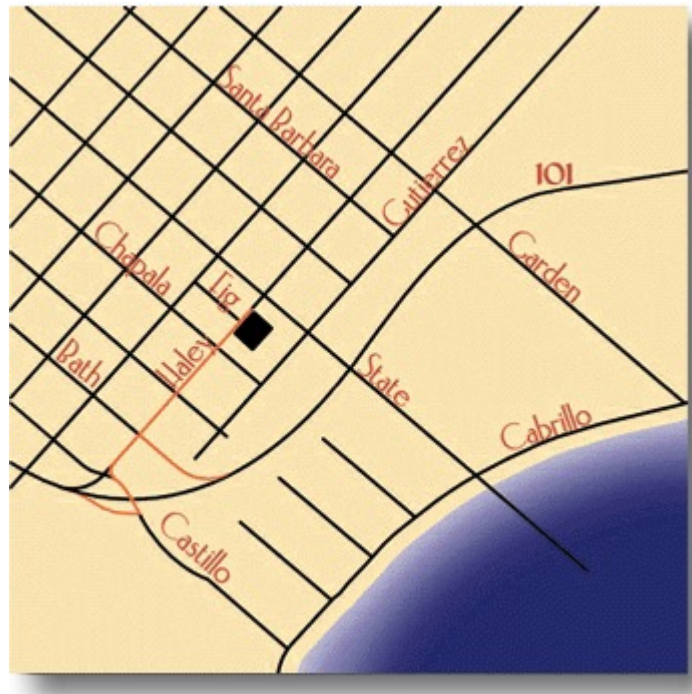

## Map & Directions

### Due to a road closure: Detour driving directions

**Driving North on HWY 101:** Exit Bath St, go straight off exit, right on Cota St 2 Blocks, right on Chapala street 1 block, left on Haley St. Hotel is ½ block on the right.

**Driving South on HWY 101:** Exit Carrillo St, left off exit 4 blocks, right on Chapala street 5 blocks, left on Haley street.

Hotel is ½ block on the right.

17 W. Haley Street ♦ Santa Barbara CA 93101